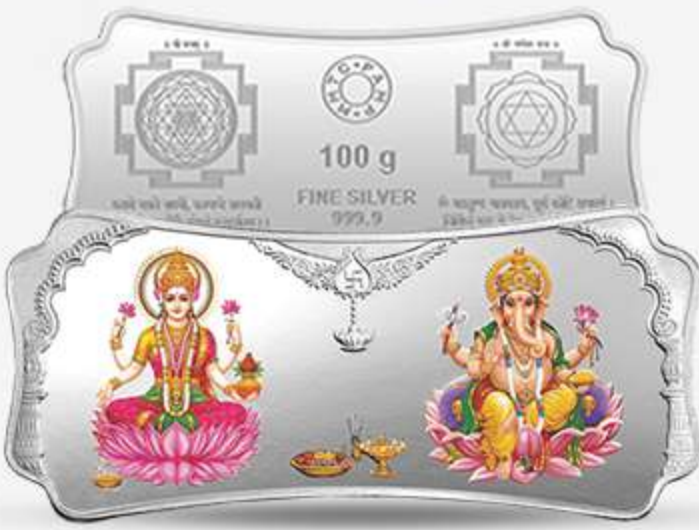

Capsule

**METAL**

Silver 999.9%

**DESIGN**

Ingot Lotus

**DENOMINATION**

10g, 20g, 50g,  
100g

**PACKAGING**

Certicard

**METAL**

Silver 999.9%

**DESIGN**

Banyan Tree

**DENOMINATION**

10g, 20g, 50g, 100g

**PACKAGING**

Certicard

<b>METAL</b>	Silver 999.9%
<b>DESIGN</b>	Lakshmi Ganesh
<b>DENOMINATION</b>	25g + 25g
<b>PACKAGING</b>	Capsule   Box

<b>METAL</b>	Silver 999.9%
<b>DESIGN</b>	Radha Krishna
<b>DENOMINATION</b>	31.10g
<b>PACKAGING</b>	Capsule   Box